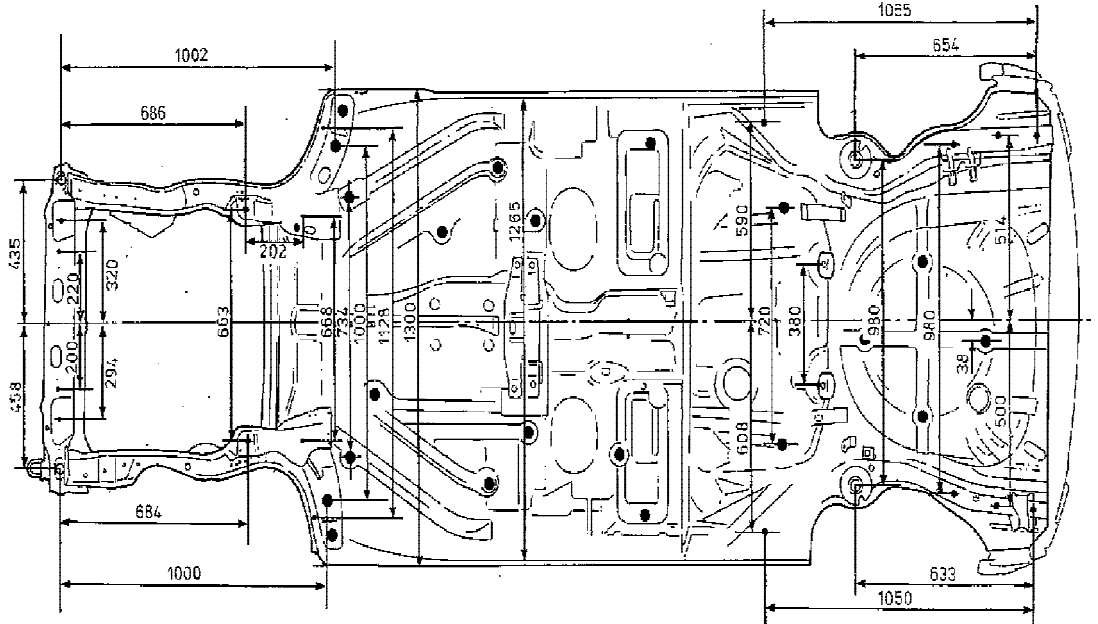

**Underbody  
Dimension Chart -  
Models 53, 54, 56,  
57, 58, 59, 53-B  
(view from below)**

D 5615

**Underbody  
Measurement Chart  
- Models 53, 54,  
56, 57, 58, 59,  
53-B**

Left side member -  
for front axle body  
with short  
outrigger.

D 5616

Underbody  
Measurement Chart  
- Models 53, 54,  
56, 57, 58, 59,  
53-B

Right side member  
- for front axle  
body with short  
outrigger.

D 5617

Underbody  
Measurement Chart  
- Models 53, 54,  
56, 57, 58, 59,  
53-B

Left side member -  
for front axle body  
with long  
outrigger.

D 5643

Underbody  
Measurement Chart  
- Models 53, 54,  
56, 57, 58, 59,  
53-B

Right side member  
- for front axle  
body with long  
outrigger.