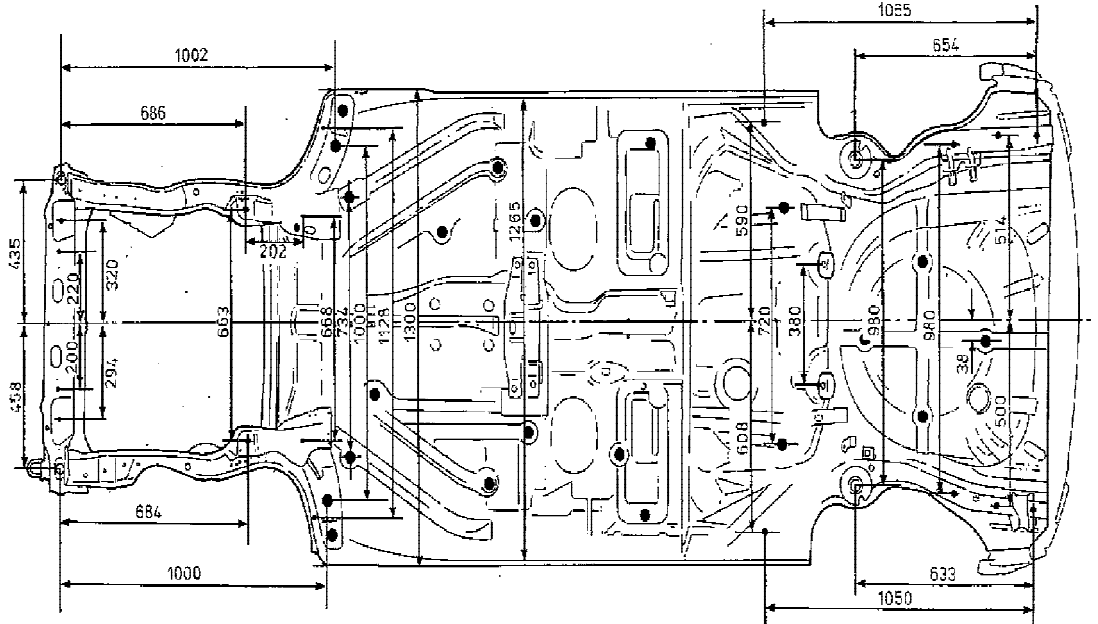

**Underbody
Dimension Chart -
Models 53, 54, 56,
57, 58, 59, 53-B
(view from below)**

D 5615

**Underbody
Measurement Chart
- Models 53, 54,
56, 57, 58, 59,
53-B**

Left side member -
for front axle body
with short
outrigger.

D 5616

Underbody
Measurement Chart
- Models 53, 54,
56, 57, 58, 59,
53-B

Right side member
- for front axle
body with short
outrigger.

D 5617

Underbody
Measurement Chart
- Models 53, 54,
56, 57, 58, 59,
53-B

Left side member -
for front axle body
with long
outrigger.

D 5643

Underbody
Measurement Chart
- Models 53, 54,
56, 57, 58, 59,
53-B

Right side member
- for front axle
body with long
outrigger.

D 5644